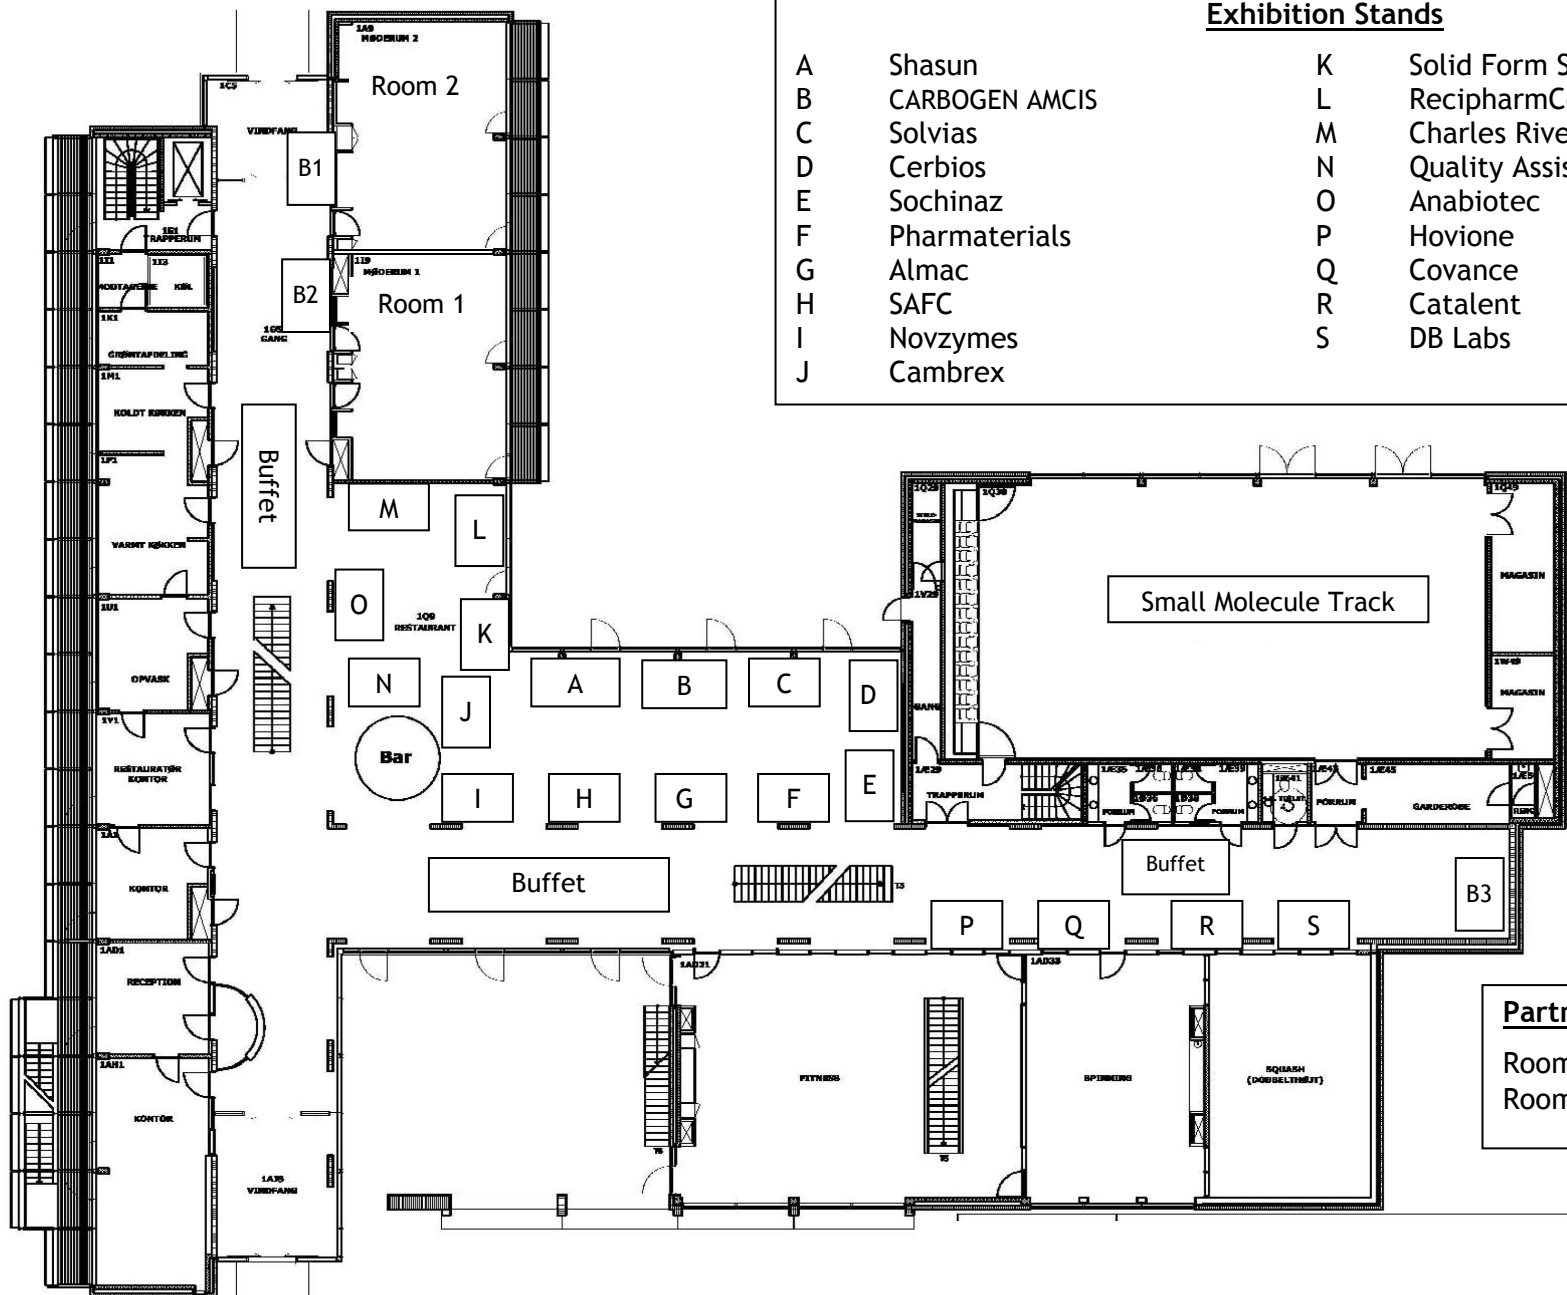

BOS *cmc* 2011 GROUND FLOOR PLAN

Exhibition Stands			
A	Shasun	K	Solid Form Solutions
B	CARBOGEN AMCIS	L	RecipharmCobra Biologics
C	Solvias	M	Charles River
D	Cerbios	N	Quality Assistance SA
E	Sochinaz	O	Anabiotec
F	Pharmaterials	P	Hovione
G	Almac	Q	Covance
H	SAFC	R	Catalent
I	Novzymes	S	DB Labs
J	Cambrex		

Banner Stands	
B1	Fujifilm Diosynth Biotechnologies
B2	Gen-Probe
B3	

Partnering Meetings	
Room 1	Tables 1 to 9
Room 2	Tables 10 to 18

BOS *cmc* 2011 FIRST FLOOR PLAN

Partnering Meetings

Room 3 Tables 18 to 22

Room 4 Tables 26 to 30